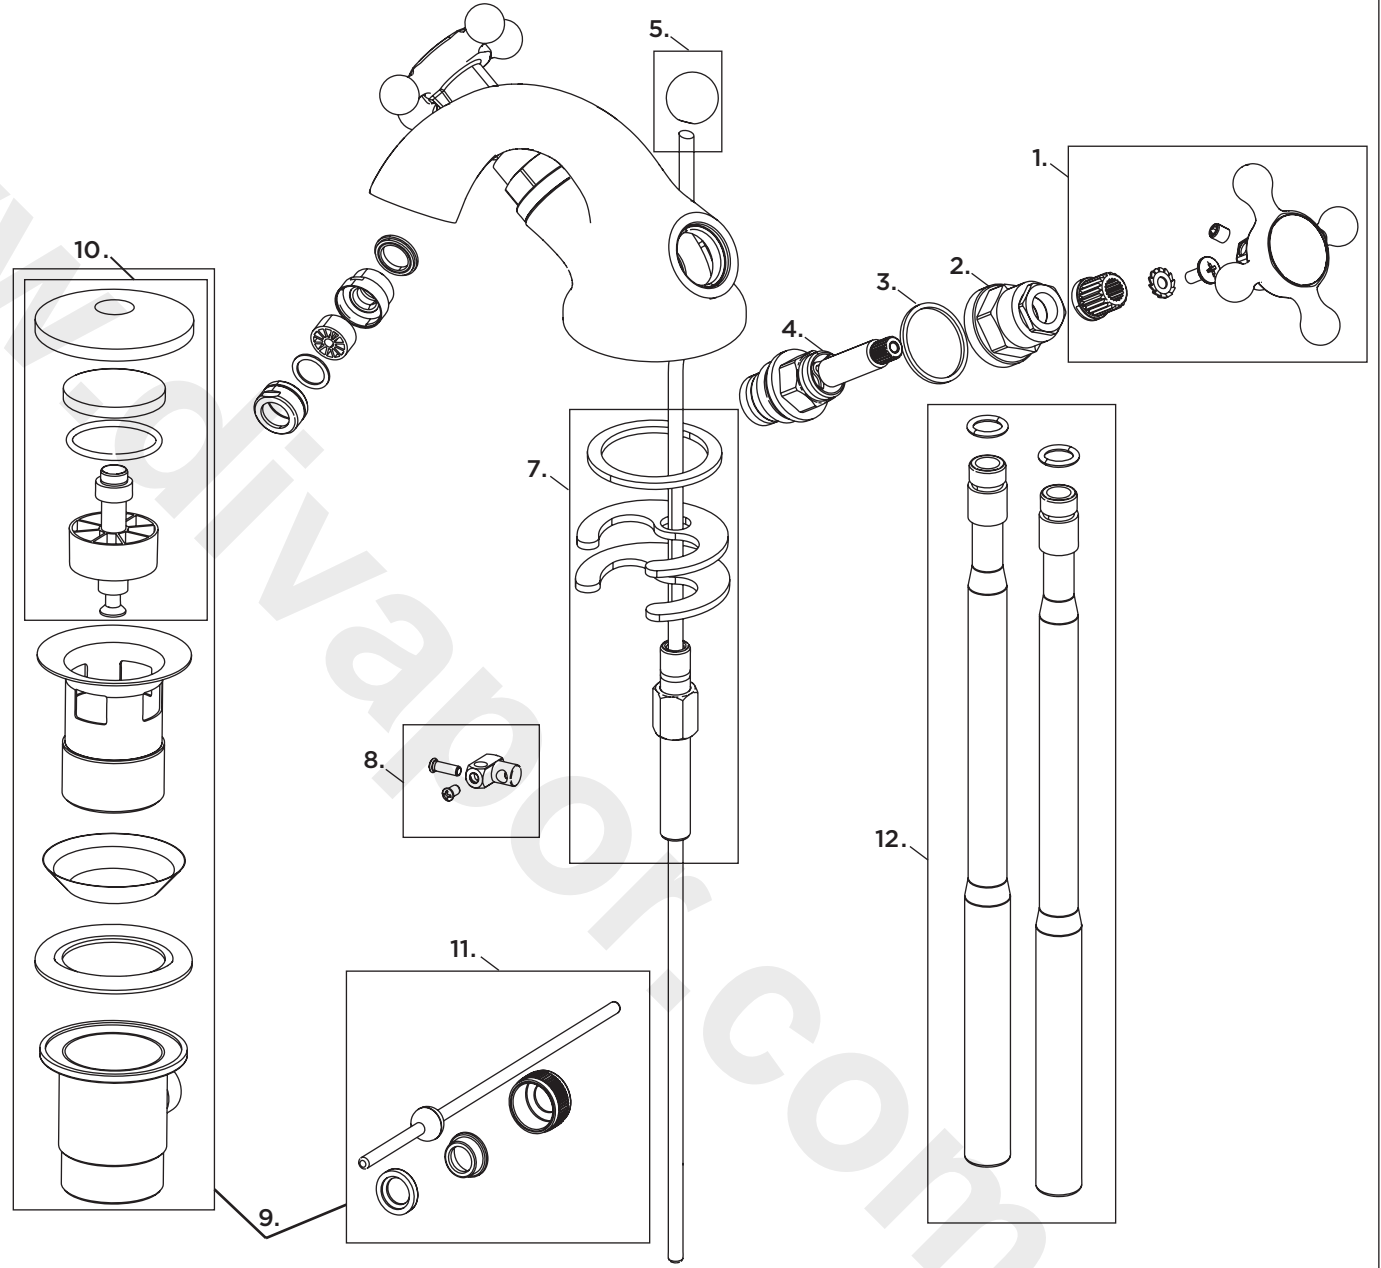

Product Code: TY2 BID C

Revision: R1

1	Handle Assembly
2	Shroud
3	Decorative Fibre Washer
4	Valve
5	Pop Up Rod & Knob
6	Fixing Kit
7	Pop Up Rod Connector
8	Waste Assembly
9	Pop Up Waste Plug
10	Pop Up Assembly
11	Inlet Connections